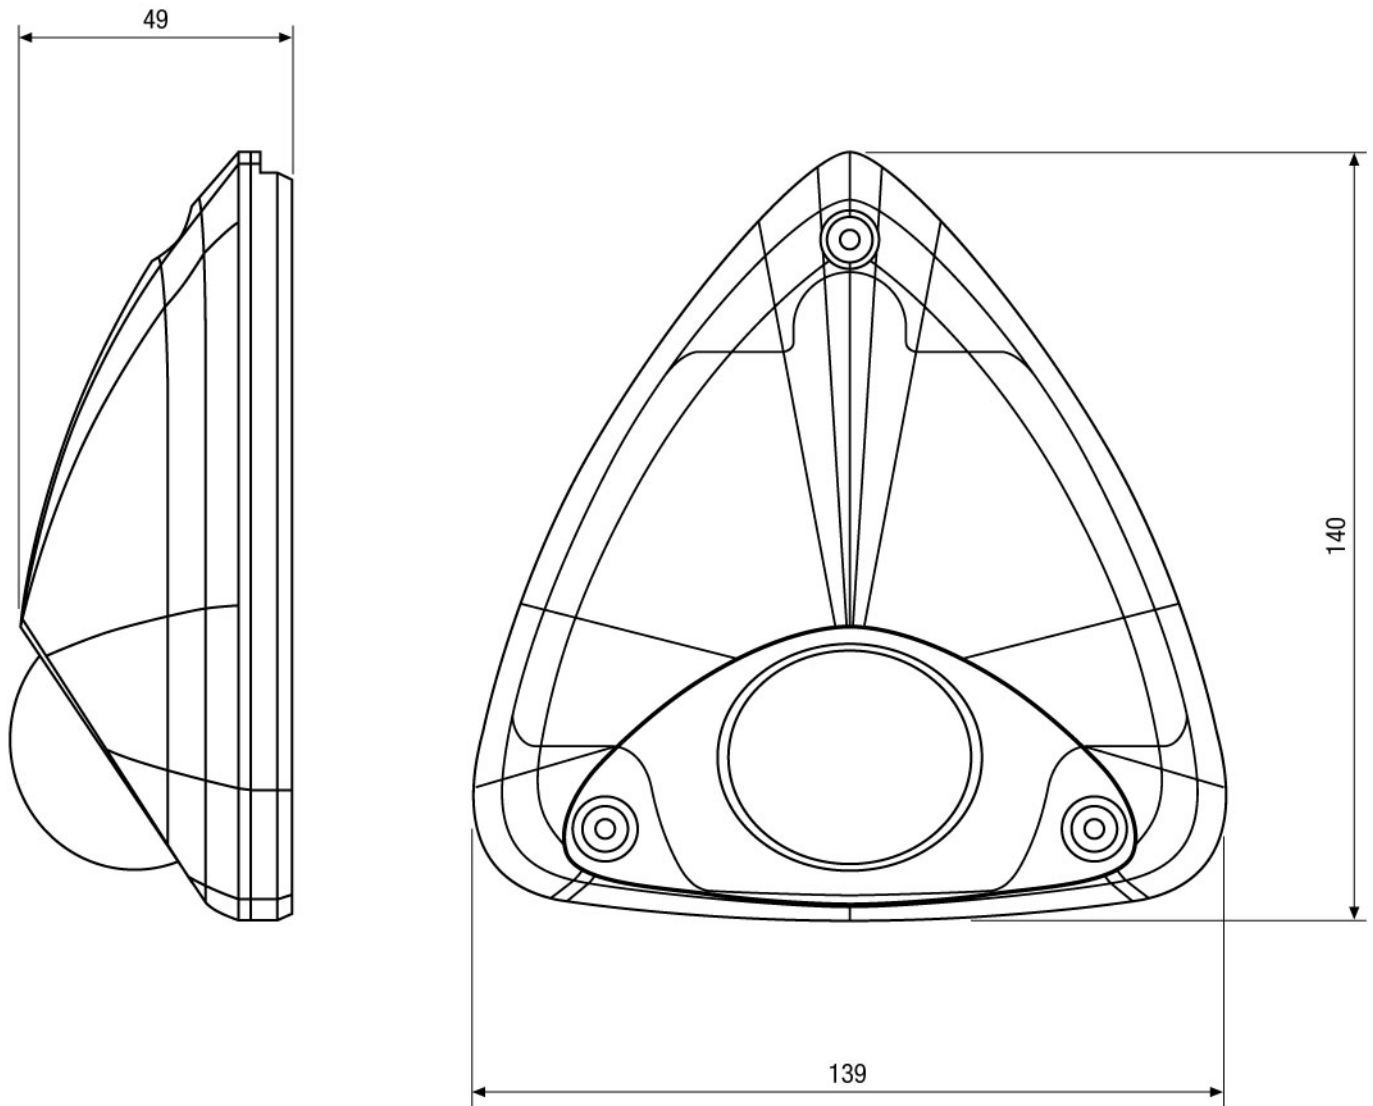

HDD-2110M1080

Home | Security | HDcctv / HD-SDI | Fix Domes

Technical drawing

Maße/Dimensions: mm

GENITECH Comptabilité

36 Rte de Montpellier · 34230 Vendémian · FR
Phone - 01.49.63.74.41 · Telefax - 01.49.63.74.51
genitech@genitech.fr · — www.genitech.fr

GENITECH