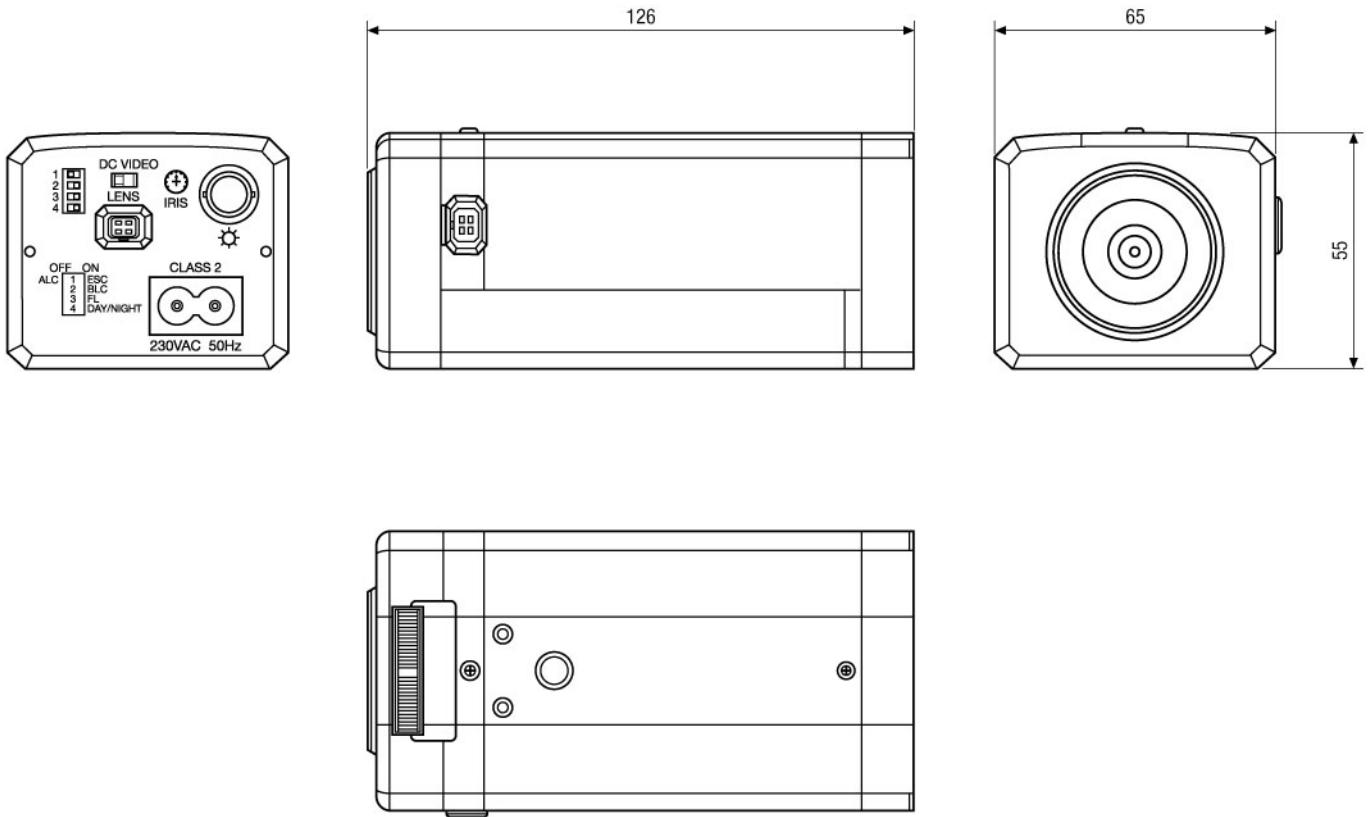

VKC-1370

(Continuation Specifications)

Wide Dynamic Range (WDR)	no
White balance	automatic/manually (2000K - 8000K)
Aperture Correction (APC)	horizontal and vertical
Flickerless function	yes
IR cut filter	switchable
Day/Night switching	automatic and manual
Activity detection	no
Digital zoom	no
e-PTZ support	no
Lens mount	CS mount
Iris control	Manual iris, DC/AI controlled iris
Illumination	no
External adjustments	4 DIP switches for: ALC/ESC, BLC On/Off, Flickerless On/Off, Day/Night, Lens select (AI/DC iris control). Level for DC voltage controlled iris, Flange focus
Video outputs	composite (CVBS), 1Vp-p, (C)VBS, 75ohms, BNC
External connections	Video (BNC), Auto Iris/DC Iris, Power input (2 pin)
Serial interfaces	no
Camera mount	1/4" - 20 UNC thread on top and bottom
Alarm inputs	-
Alarm outputs	-
Supply voltage	230VAC
Housing	indoor
Colour	Pantone Cool Gray 2C
Hidden cable management	no
Vandalism resistant	no
Protection rating	n/a
Temperature range (operation)	-10°C ~+50°C
Dimensions (HxWxD)	55x65x106mm
Weight	410g
Parts supplied	power cord
Certificates	CE

VKC-1370

Home | Security | Cameras | Boxed

Technical drawing

Maße/Dimensions: mm

GENITECH

108, rue Henri Barbusse - 95100 Argenteuil - FR
Phone - 01.49.63.74.41 - Telefax - 01.49.63.74.51
ecorbeau@genitech.fr - www.genitech.fr