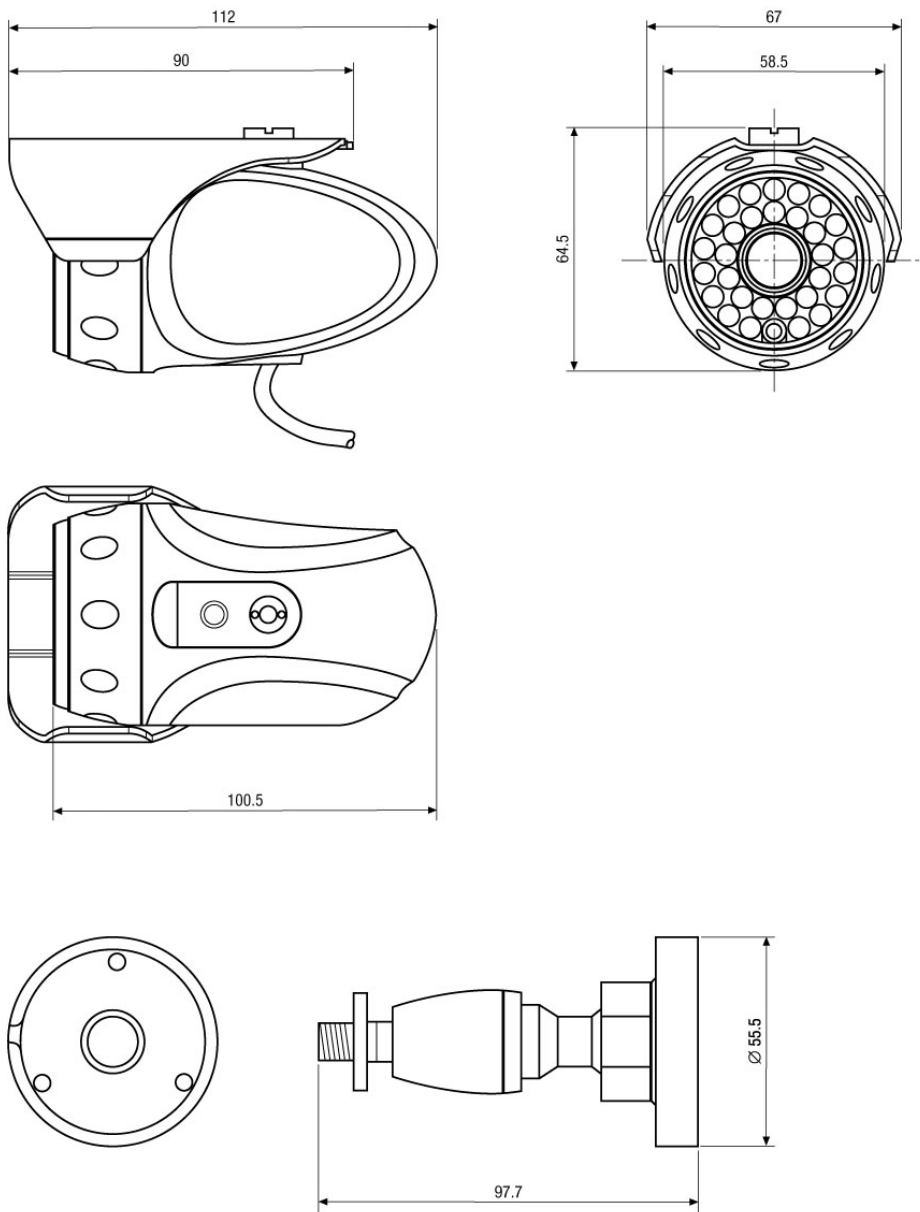

VKC-1371/IR-6

(Continuation Specifications)

Digital Noise Reduction (DNR)	no
White balance	automatic
Backlight compensation	no
Wide Dynamic Range (WDR)	no
Aperture Correction (APC)	horizontal and vertical
IR cut filter	OLPF (Overlay Low Pass Filter)
Internal adjustments	-
Video outputs	composite (CVBS)
Lens type	fixed focal length
Lens	F2.5/6mm w/o. iris (IR corrected and NFS)
Focal length	6 mm
e-PTZ support	no
Digital zoom	no
Horizontal angle of view	50,6°
Iris control	no
MOD (Minimum object distance)	0,2 m
Illumination	infrared, 30x LED's 850nm at 45° illumination angle. Due to an integrated light sensor the LED illumination will be switched ON (+1Lux) / OFF (+3Lux), depending on environmental illumination conditions.
Illumination range	approx. 30m (at a good light reflexion and 40% Videosignal)
Activity detection	no
Serial interfaces	no
External connections	Video (BNC), 12VDC (DC socket)
Kind of mounting	1/4"-20 thread on rear side
Mounting	wall mount
Temperature range (operation)	-10°C ~+50°C
Housing material	aluminium
Housing	outdoor
Integrated wall mount	yes
Hidden cable management	yes
Window screen	coated plastic for outdoor use, clear window section for the lens
Sunshield	yes
Window heater	no
Colour (housing)	silver grey
Vandalism resistant	no
Protection rating	IP67
Alarm inputs	no
Alarm outputs	no
Supply voltage	12VDC, (+/-10%)
Power consumption	3W

VKC-1371/IR-6

(Continuation Specifications)

Weight	370g (incl. stand)
Remarks	Lens fitted for Day&Night application
Certificates	CE

Optional accessories

70535	VT-PS12DC-8	Plug-in Power Supply Unit 100-240VAC 12VDC (1.0Amp), Regulated, with DC Plug
-------	-------------	--

VKC-1371/IR-6

Home | Security | Cameras | Plug & Play

Technical drawing

Maße/Dimensions: mm

GENITECH

108, rue Henri Barbusse - 95100 Argenteuil - FR
Phone - 01.49.63.74.41 - Telefax - 01.49.63.74.51
ecorbeau@genitech.fr - www.genitech.fr