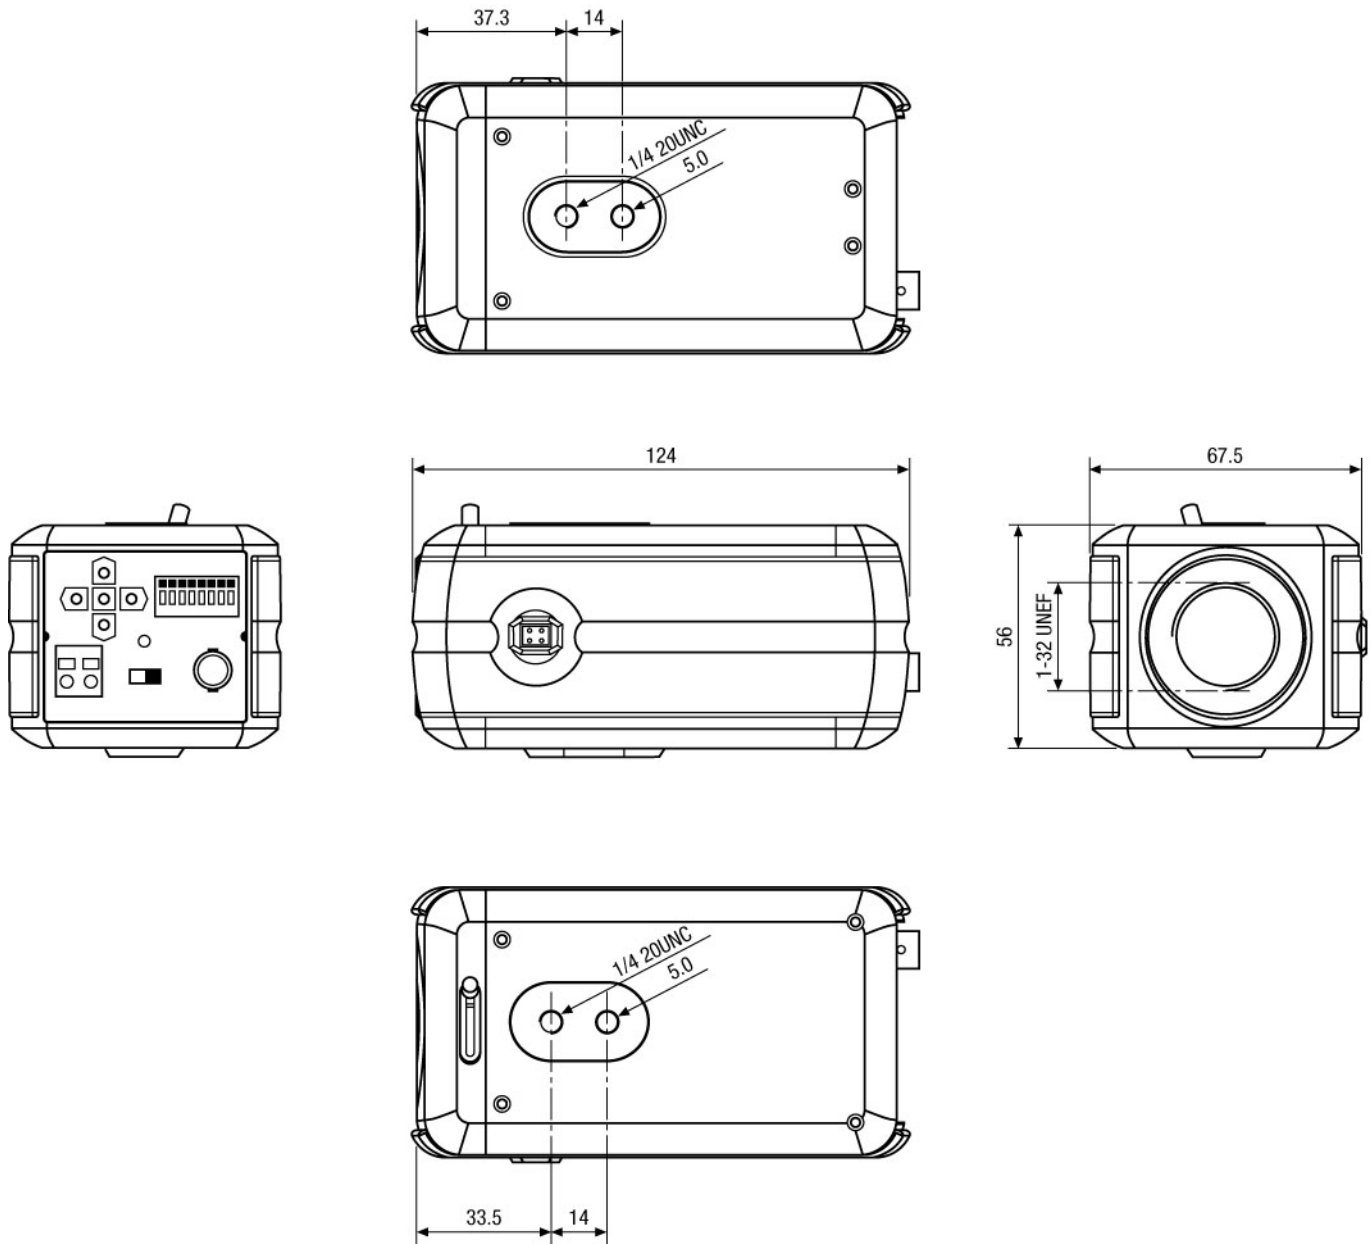

VKC-1375

Home | Security | Cameras | Boxed

Technical drawing

GENITECH

108, rue Henri Barbusse - 95100 Argenteuil - FR
Phone - 01.49.63.74.41 - Telefax - 01.49.63.74.51
ecorbeau@genitech.fr - www.genitech.fr