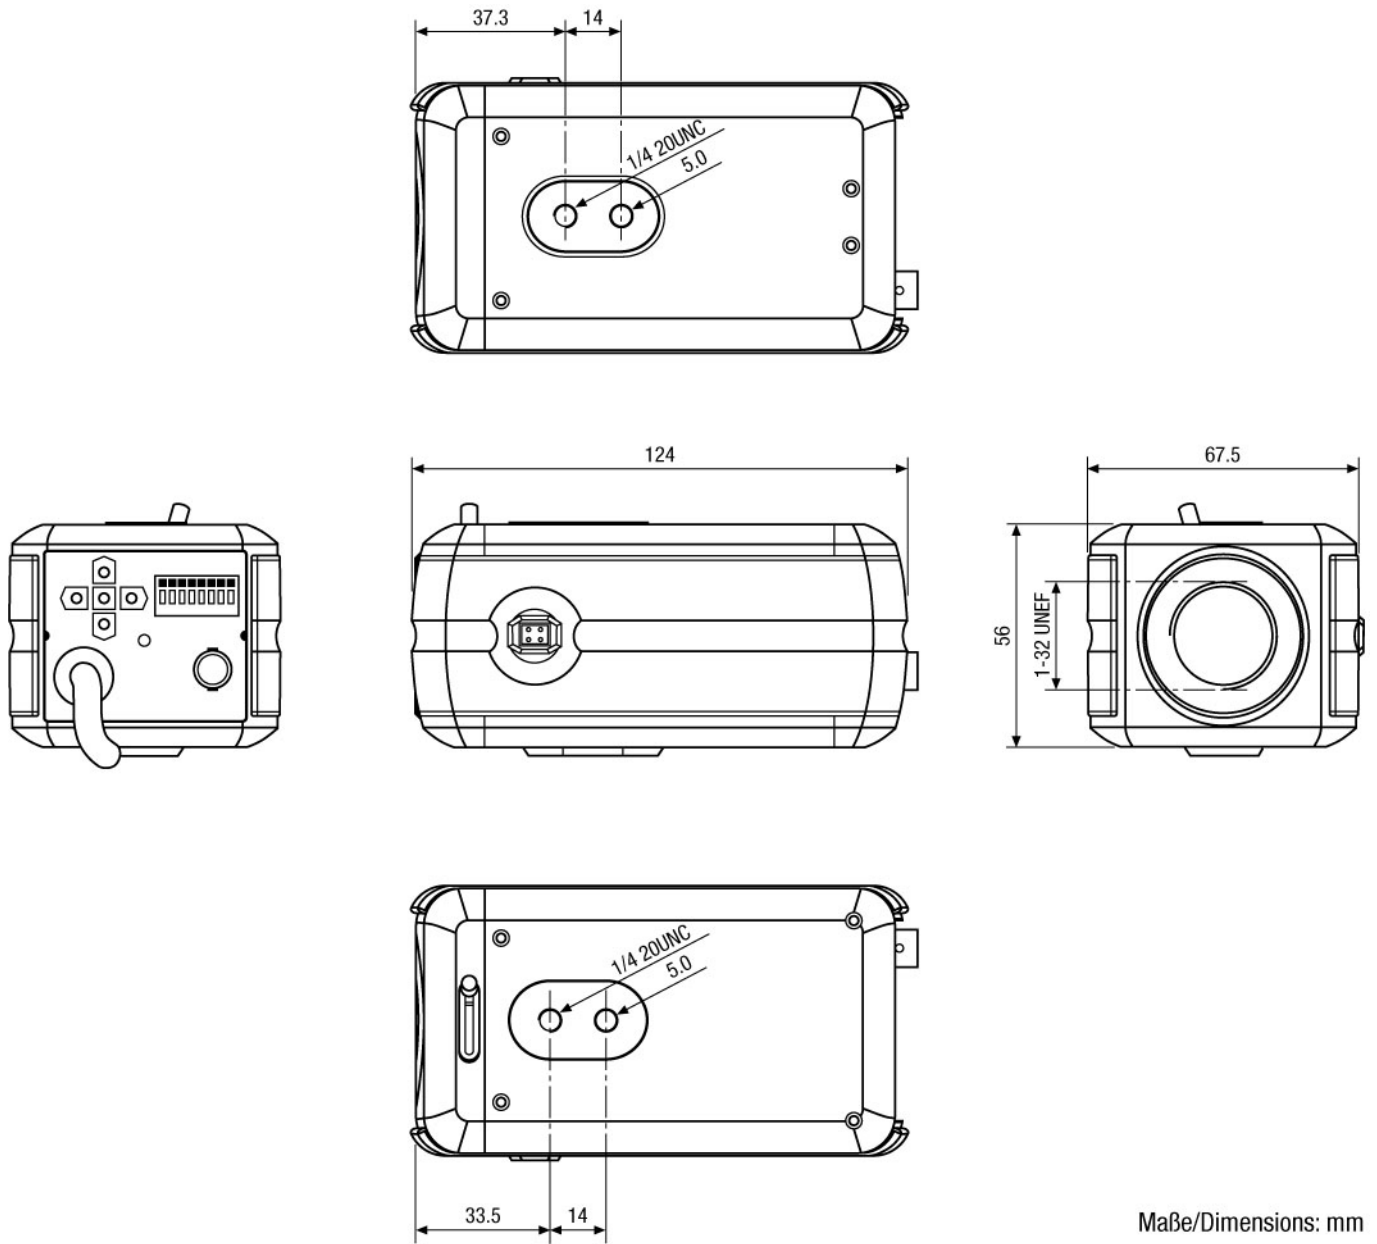

VKC-1360

Home | Security | Cameras | Boxed

Technical drawing

GENITECH

108, rue Henri Barbusse - 95100 Argenteuil - FR
Phone - 01.49.63.74.41 - Telefax - 01.49.63.74.51
ecorbeau@genitech.fr - www.genitech.fr

GENITECH