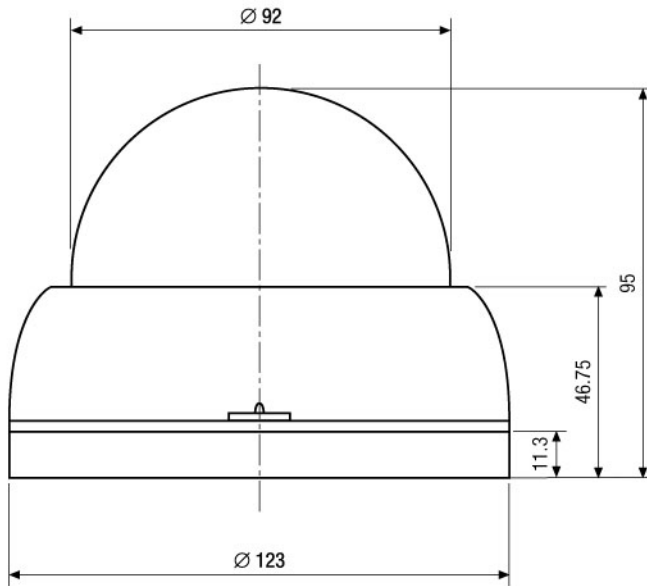

VKCD-1333SM/49

(Continuation Specifications)

Dimensions (HxWxD)	see drawing
Weight	370g
Parts supplied	Screw set, Drilling template, Test Monitor cable, Manual
Certificates	CE

Optional accessories

70535	VT-PS12DC-8	Plug-in Power Supply Unit 100-240VAC 12VDC (1.0Amp), Regulated, with DC Plug
-------	-------------	--

VKCD-1333SM/49

Home | Security | Domes | Fixed

Technical drawing

Maße/Dimensions: mm

GENITECH

108, rue Henri Barbusse - 95100 Argenteuil - FR
Phone - 01.49.63.74.41 - Telefax - 01.49.63.74.51
ecorbeau@genitech.fr - www.genitech.fr