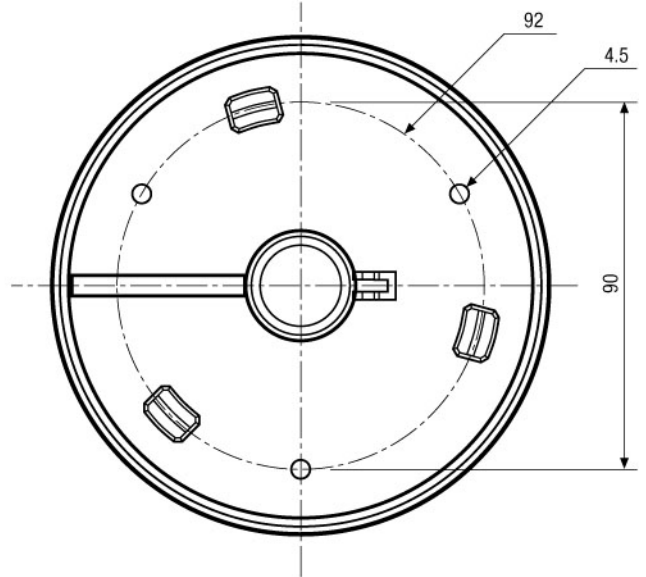

VKCD-1333SM/49

(Continuation Specifications)

Dimensions (HxWxD)	see drawing
Weight	370g
Parts supplied	Screw set, Drilling template, Test Monitor cable, Manual
Certificates	CE

Optional accessories

70535	VT-PS12DC-8	Plug-in Power Supply Unit 100-240VAC 12VDC (1.0Amp), Regulated, with DC Plug
-------	-------------	--

VKCD-1333SM/49

Home | Security | Domes | Fixed

Technical drawing

Maße/Dimensions: mm

GENITECH

108, rue Henri Barbusse - 95100 Argenteuil - FR
Phone - 01.49.63.74.41 - Telefax - 01.49.63.74.51
ecorbeau@genitech.fr - www.genitech.fr