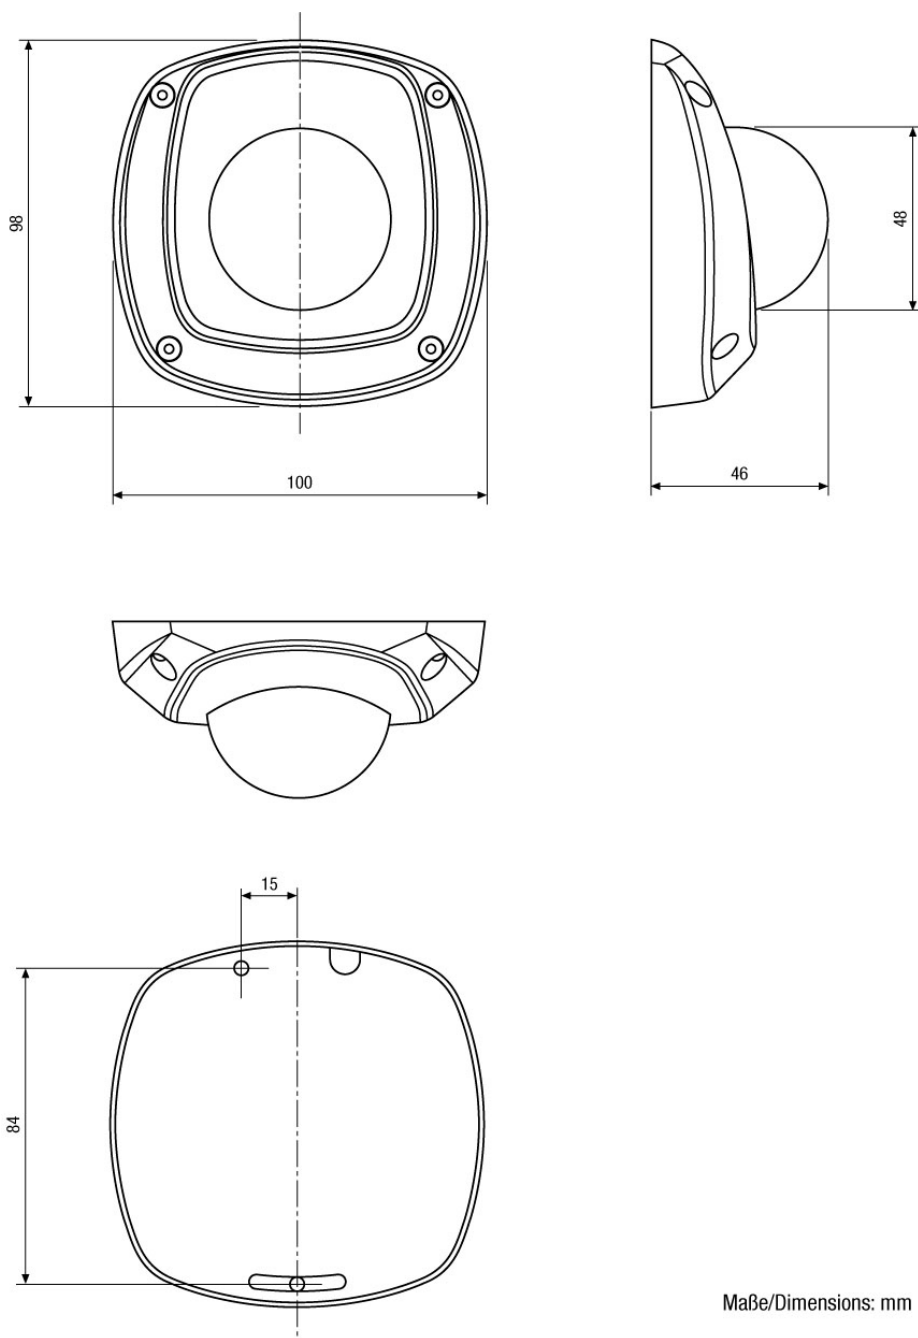

Technical drawing

GENITECH Comptabilité

36 Rte de Montpellier · 34230 Vendémian · FR
Phone - 01.49.63.74.41 · Telefax - 01.49.63.74.51
genitech@genitech.fr · — www.genitech.fr

GENITECH