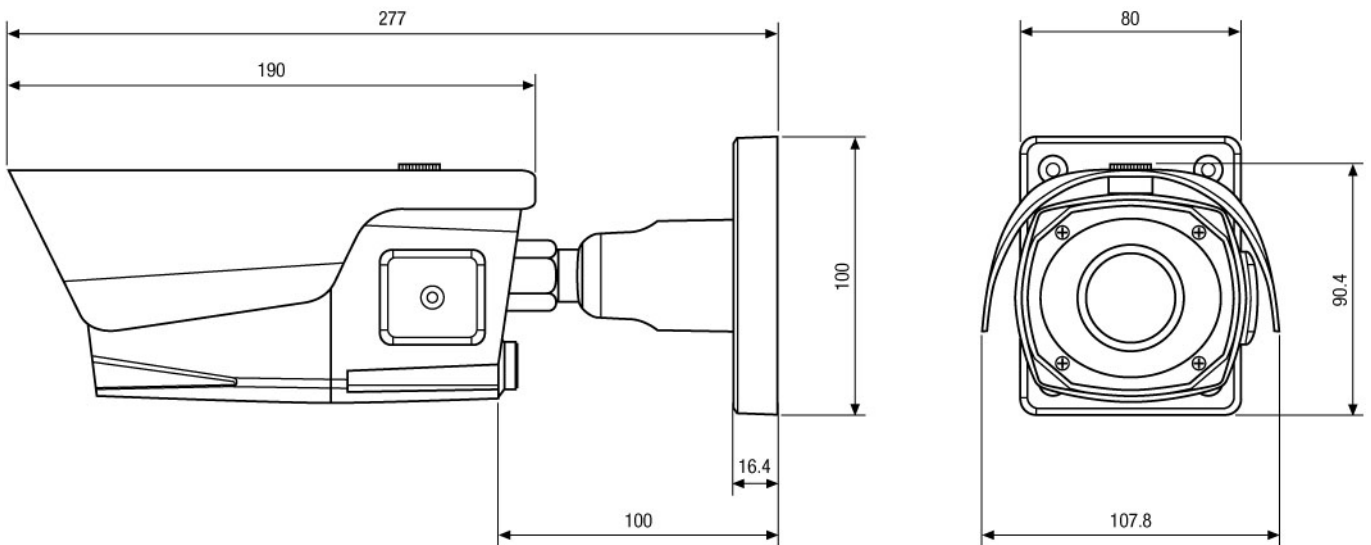

VKC-13100/IR-2810

Home | Security | Cameras | Plug & Play

Technical drawing

Maße/Dimensions: mm

GENITECH

108, rue Henri Barbusse - 95100 Argenteuil - FR
Phone - 01.49.63.74.41 - Telefax - 01.49.63.74.51
ecorbeau@genitech.fr - www.genitech.fr