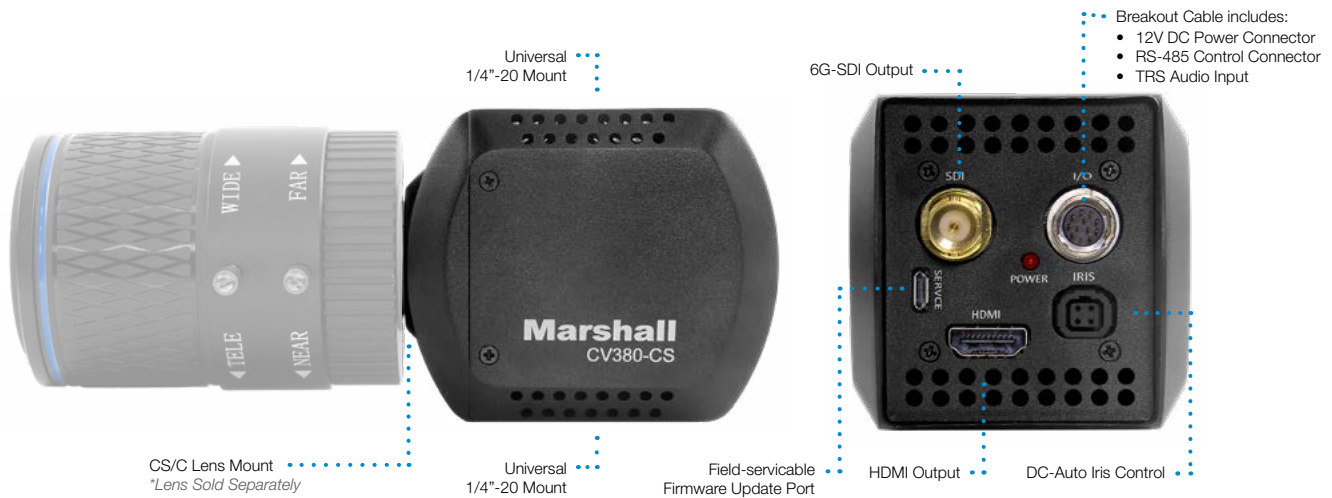

Marshall

BROADCAST & PRO AV

CV380-CS TRUE4K 4096x2160p30

TRUE4K

ULTRA HD

6GSDI

HDMI

LENS OPTIONS

RS-485 CONTROL

The Marshall CV380-CS is a compact, true 4K camera built around an 8.5-Megapixel, 1/2.5-inch sensor that delivers ultra-crisp, clear true 4K resolution in 4096x2160p. The CV380-CS contains a single 6G (BNC) output with 6G/3G/HD-SDI capability and a simultaneous HDMI output. The flexible CS/C lens mount offers a wide variety of lens options with DC Auto-Iris plug-in ability.

The CV380-CS is a versatile and powerful camera solution in an easy-to-understand design. Remote adjust and match control is delivered via RS485 (Visca) or OSD menu joystick on breakout-cable. A wide range of picture adjustment settings are available such as paint (red/blue), white balance, gain control, pedestal (blacks), exposure, gamma, and more. The CV380-CS delivers ultra-clear 4K or UHD video while maintaining a discrete presence. Use it to capture wide 4096x2160 (4K) video and pull HD frames in post, or as a flexibility spill-over shot, or for unique points-of-view and more.

PRODUCT FEATURES

- 6G-SDI (single BNC) & HDMI 1.4 outputs
- 8.5 Megapixel (1/2.5") sensor (4:2:2)
- CS/C-mount for Varifocal or Fixed lenses
- True-4K: 4096 x 2160p @ 30, 29.97, 25, 24, 23.98 fps
- Ultra-HD: 3840 x 2160p @ 30, 29.97, 25, 24, 23.98 fps
- HD (Progressive): 1080p / 720p @ 60, 59.94, 50, 30, 29.97, 25, 24, 23.98 fps
- HD (Interlaced): 1920 x 1080i @ 60, 59.94, 50 fps
- TRS stereo audio inputs (mic & line level)
- Remote adjust and match through RS485 (Visca) or OSD menu joystick
- Wide range of broadcast picture adjustment settings