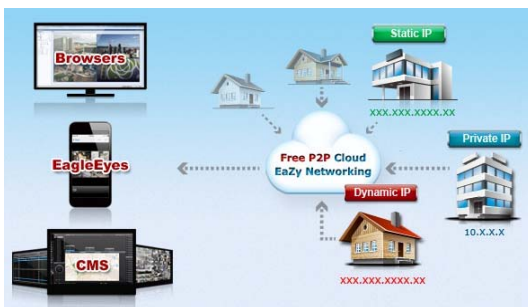

### FEATURES

- **Free P2P Cloud EaZy Networking**
  - Cloud **EaZy Networking** available to connect this device to Internet automatically in three steps with our free mobile app, EagleEyes.
  - The **Buddy** feature to share the device access permission to other people.
  - Device login / out notifications reported.
- **Ultra Starlight visibility** to offer clear & color images even at night
- **ONVIF** (**ONVIFS**) standard supported to simplify system integration
- **POE (Power-over-Ethernet)** support to eliminate the use of power cables and reduce installation costs
- **Vertical View Mode** supported to monitor long and narrow areas such as corridors and aisles.
- **Remote Surveillance**
  - **Fully compatible** with **iOS** and **Android** devices, and **Internet Explorer** on Windows operating system
  - Free PC program, **CMS Lite**, for 32CH devices monitoring on Windows operating system