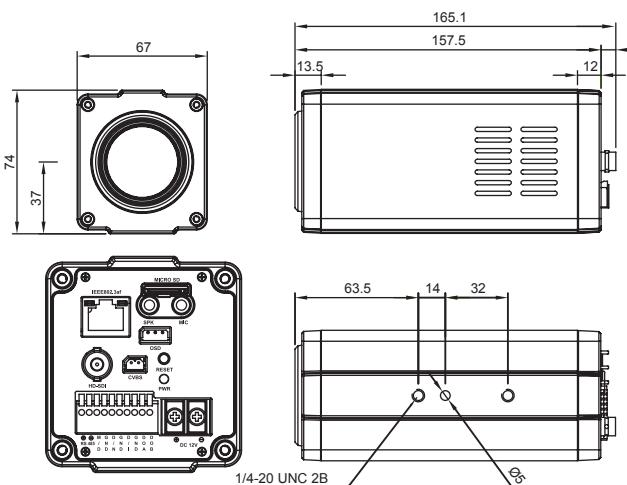

Dimensions

Unit : mm

MODEL		HDC-H308M1080		
CAMERA				
Image Sensor	1/3" Panasonic CMOS Sensor			
Total Pixels	1981 (H) x 1288 (V) = 2.55M Pixels			
Active Pixels	1944 (H) x 1212 (V) = 2.35M Pixels			
Video Format	1080p@30/25fps			
Min. Illumination	Color	0.05 lux / DSS 0.002 lux		
	BW	0.005lux / DSS 0.0001 lux		
S/N Ratio	more than 50dB (AGC off)			
Video Output	NETWORK, HD-SDI, CVBS			
LENS		30x		
Lens Type	20x Day & Night Zoom Lens			
Zoom Ratio	Optical 20x, Digital 32x Zoom			
Focal Length	f = 5.2 mm ~ 104 mm			
Aperture Ratio	F1.5 (wide) ~ F3.5 (tele)			
Angle Of View (D, H, V)	WIDE	63.2°	56.4°	33.5°
	TELE	3.5°	3.1°	1.7°
CAMERA FUNCTIONS				
Camera Title	ID / Title / Zoom Ratio / System Message			
Day & Night	Auto / Day / Night / Ext-in			
WDR/BLC	Off / WDR / BLC / HLC			
ACE	Off / Low / Middle / High			
DNR	Auto / Off / Low / Middle / High			
Defog	Off / On(Auto / Manual)			
Image Stabilization	Off / On			
Motion Detection	Off / On (3 positions)			
Privacy Mask	Off / On (24 positions)			
Digital Slow Shutter	Off / x2 / x4 / x8 / x16 / x32			
Gain Control	Off / On			
White Balance	Auto / One Push / Manual / Indoor / Outdoor			
Shutter Speed	1/30(25) ~ 1/30,000 sec			
E.Zoom	Off / x2 ~ x32			
Digital Flip	Off / H / V / H&V			
NETWORK				
Ethernet	RJ-45 (10/100BASE-T)			
Video Compression	H.265, H.264, MJPEG			
Resolution	1920x1080, 1280x720, 1024x576, 640x360, D1, 4CIF, VGA, CIF, QVGA			
bit rate	32Kbps~8Mbps (CBR/VBR Support)			
Max. frame rate	30fps@1920x1080			
Streaming Capability	Supports up to Triple streams			
Audio In / Out	Mic In / Audio Out			
Audio Compression	G.711			
Audio Communication	Bi-directional audio			
Protocol	TCP, UDP, IP, HTTP, DHCP, DNS, ICMP, ARP, IPv4 / IPv6, DDNS, NTP, SNMP, Syslog, UPnP, Bonjour, ZeroConf, RTP/RTSP, Onvif, Genetec Protocol			
Storage	SDXC (up to 64GB, MicroSD)			
Security	MD5 Password / iptables (firewall) / SSL			
Webpage Language	Korean, English			
Web Viewer	IE8.0 or above, Microsoft Edge, Firefox, Google Chrome, Apple Safari			
GENERAL				
Power Source	DC12V±10% / POE 802.3af			
Power Consumption	Max 500mA			
Operating Temperature	-10°C ~ +50°C / 0% ~ 90% RH			
Dimensions	67(W) x 74(H) x 165(D) mm			
Weight	0.74Kg			