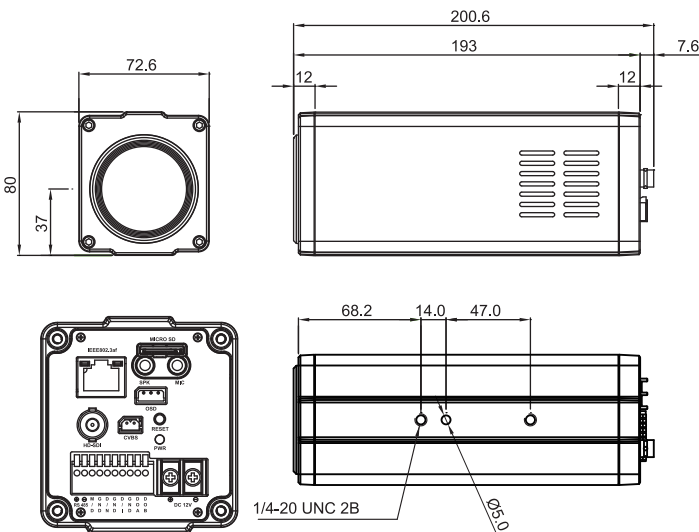

## HDC-HS308M1080

2MP x30 AF Hybrid(Network+HD-SDI) Box Camera

**HD-SDI**

### Dimensions

Unit : mm

MODEL	HDC-HS308M1080
-------	----------------

CAMERA		
Image Sensor	1/2" Sony CMOS Sensor	
Total Pixels	1952(H) x 1241(V) = 2.42M Pixels	
Active Pixels	1937(H) x 1097 (V) = 2.12M Pixels	
Video Format	1080p@30/25fps, 720p@60/50fps, 720p@30/25fps	
Min. Illumination	Color	0.15 lux / DSS 0.0375 lux
	BW	0.01lux / DSS 0.002 lux
S/N Ratio	more than 50dB (AGC off)	
Video Output	NETWORK, HD-SDI, CVBS	

LENS		x30		
Lens Type	x30 Day & Night Zoom Lens			
Zoom Ratio	Optical x30, Digital x32 Zoom			
Focal Length	f = 6.0 mm ~ 180.0 mm			
Aperture Ratio	F1.5 (wide) ~ F4.3 (tele)			
Angle Of View (D, H, V)	WIDE	68.6°	61.2°	35.7°
	TELE	2.65°	2.32°	1.31°

### GENERAL

Power Source	DC12V±10% / POE 802.3af
Power Consumption	Max 500mA
Operating Temperature	-10°C ~ +50°C / 0% ~ 90% RH
Dimensions	72.6(W) x 80(H) x 200.6(D) mm
Weight	0.99Kg