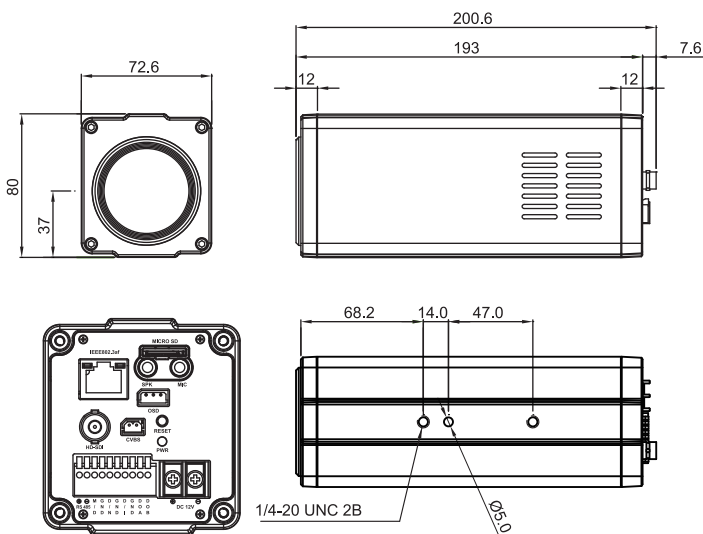

Dimensions

Unit : mm

MODEL		HDC-HS368M1080		
CAMERA				
Image Sensor	1/2" Sony CMOS Sensor			
Total Pixels	1952(H) x 1241(V) = 2.42M Pixels			
Active Pixels	1937(H) x 1097 (V) = 2.12M Pixels			
Video Format	1080p@30/25fps, 720p@60/50fps, 720p@30/25fps			
Min. Illumination	Color	0.15 lux / DSS 0.0375 lux		
	BW	0.01lux / DSS 0.002 lux		
S/N Ratio	more than 50dB (AGC off)			
Video Output	NETWORK, HD-SDI, CVBS			
LENS		36x		
Lens Type	36x Day & Night Zoom Lens			
Zoom Ratio	Optical 36x, Digital 32x Zoom			
Focal Length	f = 6.0 mm ~ 216.0 mm			
Aperture Ratio	F1.5 (wide) ~ F4.8 (tele)			
Angle Of View (D, H, V)	WIDE	63.31°	56.5°	33.63°
	TELE	2.44°	2.12°	1.19°
CAMERA FUNCTIONS				
Camera Title	ID / Title / Zoom Ratio / System Message			
Day & Night	Auto / Day / Night / Ext-in			
WDR/BLC	Off / WDR / BLC / HLC			
ACE	Off / Low / Middle / High			
DNR	Auto / Off / Low / Middle / High			
Defog	Off / On(Auto / Manual)			
Image Stabilization	Off / On			
Motion Detection	Off / On (3 positions)			
Privacy Mask	Off / On (24 positions)			
Digital Slow Shutter	Off /x2 /x4			
Gain Control	Off / On			
White Balance	Auto / One Push / Manual / Indoor / Outdoor			
Shutter Speed	1/30(25) ~ 1/30,000 sec			
E.Zoom	Off / x2 ~ x32			
Digital Flip	Off / H / V / H&V			
NETWORK				
Ethernet	RJ-45 (10/100BASE-T)			
Video Compression	H.265, H.264, MJPEG			
Resolution	1920x1080, 1280x720, 1024x576, 640x360, D1, 4CIF, VGA, CIF, QVGA			
bit rate	32Kbps~8Mbps (CBR/VBR Support)			
Max. frame rate	30fps@1920x1080			
Streaming Capability	Supports up to Triple streams			
Audio In / Out	Mic In / Audio Out			
Audio Compression	G.711			
Audio Communication	Bi-directional audio			
Protocol	TCP, UDP, IP, HTTP, DHCP, DNS, ICMP, ARP, IPv4 / IPv6, DDNS, NTP,			
	SNMP, Syslog, UPnP, Bonjour, ZeroConf, RTP/RTSP, Onvif, Genetec Protocol			
Storage	SDXC (up to 64GB, MicroSD)			
Security	MD5 Password / iptables (firewall) / SSL			
Webpage Language	Korean, English			
Web Viewer	IE8.0 or above, Microsoft Edge, Firefox, Google Chrome, Apple Safari			
GENERAL				
Power Source	DC12V±10% / POE 802.3af			
Power Consumption	Max 500mA			
Operating Temperature	-10°C ~ +50°C / 0% ~ 90% RH			
Dimensions	72.6(W) x 80(H) x 200.6(D) mm			
Weight	0.99Kg			