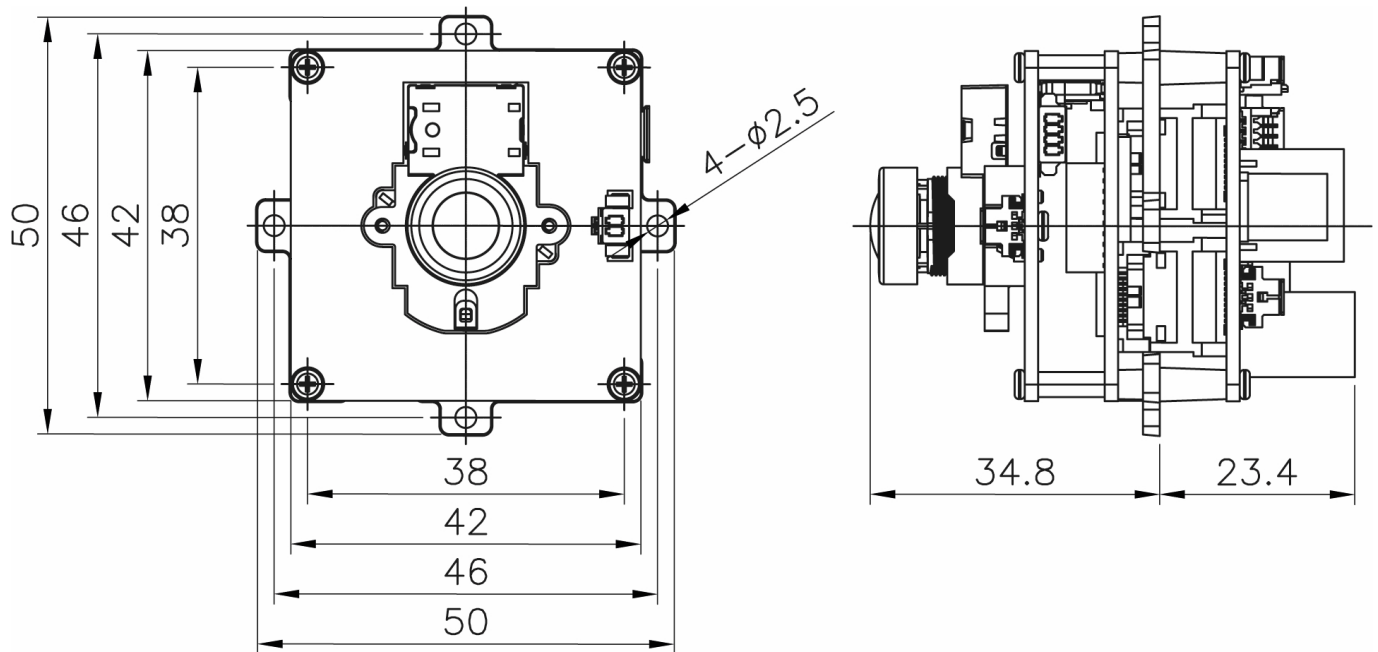

ISM-68F0028W0A

Continuation of the specifications

Digital Noise Reduction	yes
Network:	
Network protocols	IPv4,IPv6,IGMP,ICMP,ARP,TCP,UDP,DHCP,RTP,R TSP,RTCP,DNS,DDNS,NTP,SMTP,FTP,UPnP,HTTP ,HTTPS,SSL
Interfaces / Inputs/ Outputs:	
Video outputs	no
External connectors	12VDC power input,alarm in/output,audio in/output,RJ-45
Ethernet interface	10Base-T,100Base-TX
Alarm inputs	1
Alarm outputs	1
Serial interfaces	Ethernet
General:	
Dimensions (HxWxD)	see drawing
Weight	260g
Illumination	no
Housing	without housing
Power consumption	4,65W
Blower	no
Mounting	Einbaumodul
ONVIF	ONVIF Profile S
Power over Ethernet	IEEE 802.3af
Supply voltage	12VDC,PoE
Operating temperature	-20°C ~ +50°C
Text display	supplied
Parts supplied:	
Parts supplied	manual,Connection cable set

Optional Accessory

SKU	Name	Description
218218	eneo Site Manager	Management Software for eneo IP products

ISM-68F0028W0A

Technical Drawing

Maße / Dimensions: mm

eneo is a registered trademark of
VIDEOR E. Hartig GmbH
Carl-Zeiss-Straße 8
63322 Rödermark, Deutschland