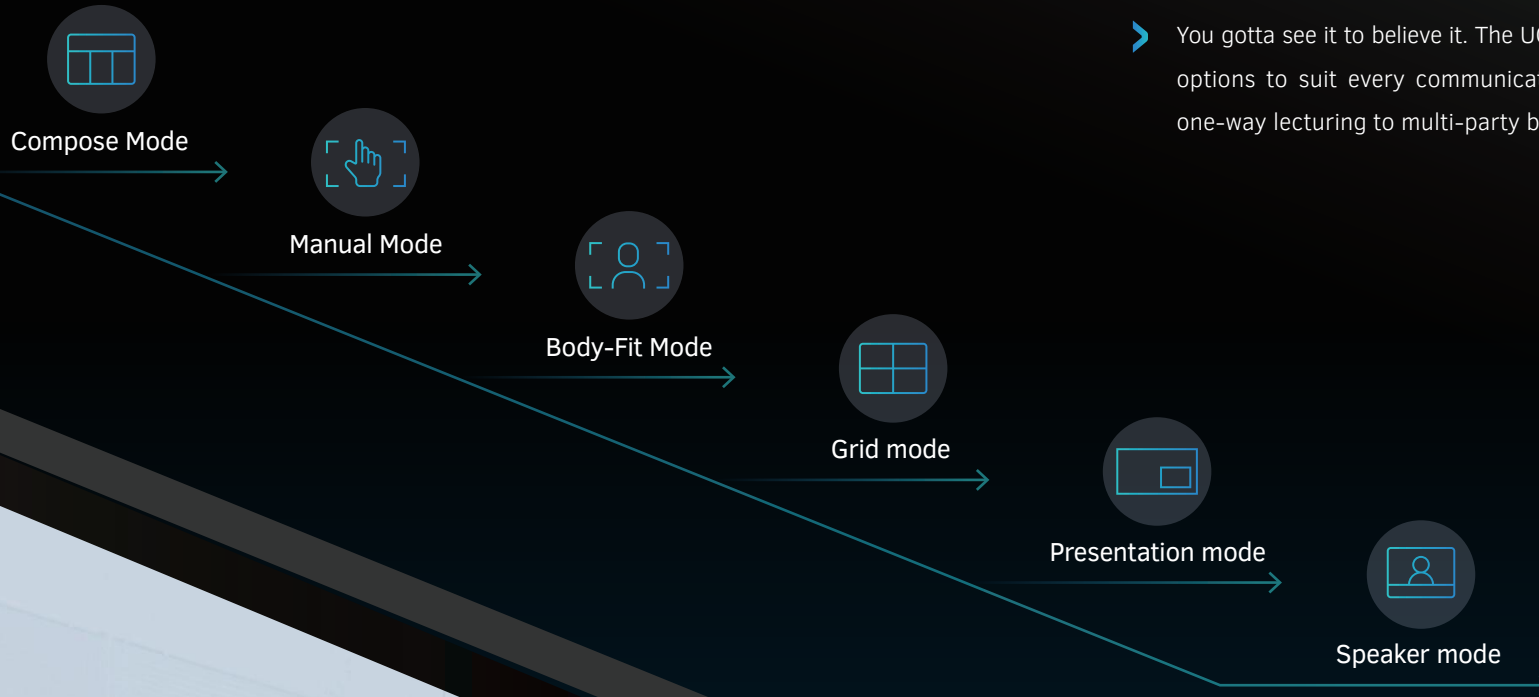

## 180° panoramic technology, see the big picture

180° Field of view

- Even in the smallest room. Make the most of your limited space with full-picture immersive technology that captures every participant from far-to-the-left to all-the-way-right.

## Change video layouts with a single tap

1-click video layout switch

- ▶ A touch is all it takes. There's no need for special training or complicated software operations. Simply tap the top of the camera.

## Six video layouts, all at your fingertips

- You gotta see it to believe it. The UC M31 offers layout options to suit every communication scenario from one-way lecturing to multi-party brainstorming.

# Auto-track, follow the conversation

Auto tracking technology

- Collaborate naturally. The UC M31 not only recognizes and zooms in on meeting participants, it can track speakers as they move about the room.