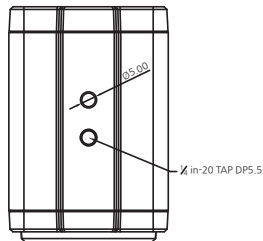

MB-108-USB

USB 3.1 Gen 1 Interface

Features

- USB 3.1 Gen 1 Interface
- 1/3" 2MP CMOS Image Sensor
- 10x Optical Zoom(5.1~51mm) & 32x Digital Zoom
- Full HD Video Output up to 1080p60
- Uncompressed & lossless video transmission
- Supports Video transmission, camera power supply and serial communication with one USB cable

Dimensions

Unit : mm

MODEL		MB-108-USB		
CAMERA				
Image Sensor	1/3" Panasonic CMOS Sensor			
Total Pixels	1,981(H) x 1,288(V) = 2.55M Pixels			
Effective Pixels	1,944(H) x 1,212(V) = 2.36M Pixels			
Video Format	1080p/60(50)fps, 1080p/30(25)fps, 720p/60(50)fps, 720p/30(25)fps			
Min. Illumination	Color	0.5 lux / DSS 0.125 lux		
	BW	0.1 lux / DSS 0.025 lux		
S/N Ratio	more than 50dB (AGC off)			
Video Output	USB 3.1 Gen 1			
LENS		10x		
Lens Type	10x Day & Night Zoom Lens			
Zoom Ratio	Optical x10, Digital x32 Zoom			
Focal Length	f = 5.1mm ~ 51mm			
Aperture Ratio	F1.6 (wide) ~ F1.8 (tele)			
Angle Of View (D, H, V)	WIDE	68°	54°	31°
	TELE	6.7°	4.9°	4.0°
CAMERA FUNCTIONS				
Camera Title	ID / Title / Zoom Ratio / System Message			
Day & Night	Auto / Day / Night / Ext-in			
WDR/BLC	OFF / WDR / BLC			
ACE	Off / Low / Middle / High			
DNR	Auto / Off / Low / Middle / High			
Defog	Off / On (Auto / Manual)			
HLC	Off / On / Night Only			
Motion Detection	Off / On (3 points)			
Privacy Mask	Off / On (24 points)			
Digital Slow Shutter	Off / x2 / x4 (I x8 : 60 or 50 fps mode only)			
Gain Control	Off / On			
White Balance	Auto / One Push / Manual / Indoor / Outdoor			
Shutter Speed	1/30(25) ~ 1/30,000 sec			
E.Zoom	Off / MAX x2 ~ x32			
Digital Flip	Off / H / V / H&V			
GENERAL				
Power Source	DC5V±10% (from USB 3.1 port)			
Power Consumption	800mA			
Operating Temperature	-10°C ~ +50°C / 0% ~ 90% RH			
Dimensions	59.2(W) x 62.2(H) x 85.6(D) mm			
Weight	0.35Kg			