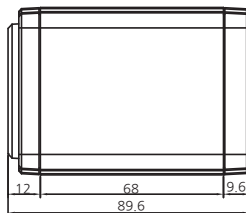

MB-108-USB

USB 3.1 Gen 1 Interface

Features

- USB 3.1 Gen 1 Interface
- 1/3" 2MP CMOS Image Sensor
- 10x Optical Zoom(5.1~51mm) & 32x Digital Zoom
- Full HD Video Output up to 1080p60
- Uncompressed & lossless video transmission
- Supports Video transmission, camera power supply and serial communication with one USB cable

Dimensions

Unit : mm

MODEL		MB-108-USB		
CAMERA				
Image Sensor	1/3" Panasonic CMOS Sensor			
Total Pixels	1,981(H) x 1,288(V) = 2.55M Pixels			
Effective Pixels	1,944(H) x 1,212(V) = 2.36M Pixels			
Video Format	1080p/60(50)fps, 1080p/30(25)fps, 720p/60(50)fps, 720p/30(25)fps			
Min. Illumination	Color	0.5 lux / DSS 0.125 lux		
	BW	0.1 lux / DSS 0.025 lux		
S/N Ratio	more than 50dB (AGC off)			
Video Output	USB 3.1 Gen 1			
LENS		10x		
Lens Type	10x Day & Night Zoom Lens			
Zoom Ratio	Optical x10, Digital x32 Zoom			
Focal Length	f = 5.1mm ~ 51mm			
Aperture Ratio	F1.6 (wide) ~ F1.8 (tele)			
Angle Of View (D, H, V)	WIDE	68°	54°	31°
	TELE	6.7°	4.9°	4.0°
CAMERA FUNCTIONS				
Camera Title	ID / Title / Zoom Ratio / System Message			
Day & Night	Auto / Day / Night / Ext-in			
WDR/BLC	OFF / WDR / BLC			
ACE	Off / Low / Middle / High			
DNR	Auto / Off / Low / Middle / High			
Defog	Off / On (Auto / Manual)			
HLC	Off / On / Night Only			
Motion Detection	Off / On (3 points)			
Privacy Mask	Off / On (24 points)			
Digital Slow Shutter	Off / x2 / x4 (I x8 : 60 or 50 fps mode only)			
Gain Control	Off / On			
White Balance	Auto / One Push / Manual / Indoor / Outdoor			
Shutter Speed	1/30(25) ~ 1/30,000 sec			
E.Zoom	Off / MAX x2 ~ x32			
Digital Flip	Off / H / V / H&V			
GENERAL				
Power Source	DC5V±10% (from USB 3.1 port)			
Power Consumption	800mA			
Operating Temperature	-10°C ~ +50°C / 0% ~ 90% RH			
Dimensions	59.2(W) x 62.2(H) x 85.6(D) mm			
Weight	0.35Kg			