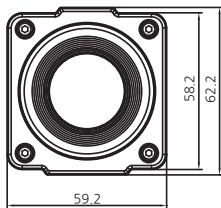

MB-108-USB

USB 3.1 Gen 1 Interface

Features

- USB 3.1 Gen 1 Interface
- 1/3" 2MP CMOS Image Sensor
- 10x Optical Zoom(5.1~51mm) & 32x Digital Zoom
- Full HD Video Output up to 1080p60
- Uncompressed & lossless video transmission
- Supports Video transmission, camera power supply and serial communication with one USB cable

Dimensions

Unit : mm

MODEL		MB-108-USB		
CAMERA				
Image Sensor	1/3" Panasonic CMOS Sensor			
Total Pixels	1,981(H) x 1,288(V) = 2.55M Pixels			
Effective Pixels	1,944(H) x 1,212(V) = 2.36M Pixels			
Video Format	1080p/60(50)fps, 1080p/30(25)fps, 720p/60(50)fps, 720p/30(25)fps			
Min. Illumination	Color	0.5 lux / DSS 0.125 lux		
	BW	0.1 lux / DSS 0.025 lux		
S/N Ratio	more than 50dB (AGC off)			
Video Output	USB 3.1 Gen 1			
LENS		10x		
Lens Type	10x Day & Night Zoom Lens			
Zoom Ratio	Optical x10, Digital x32 Zoom			
Focal Length	f = 5.1mm ~ 51mm			
Aperture Ratio	F1.6 (wide) ~ F1.8 (tele)			
Angle Of View (D, H, V)	WIDE	68°	54°	31°
	TELE	6.7°	4.9°	4.0°
CAMERA FUNCTIONS				
Camera Title	ID / Title / Zoom Ratio / System Message			
Day & Night	Auto / Day / Night / Ext-in			
WDR/BLC	OFF / WDR / BLC			
ACE	Off / Low / Middle / High			
DNR	Auto / Off / Low / Middle / High			
Defog	Off / On (Auto / Manual)			
HLC	Off / On / Night Only			
Motion Detection	Off / On (3 points)			
Privacy Mask	Off / On (24 points)			
Digital Slow Shutter	Off / x2 / x4 (I x8 : 60 or 50 fps mode only)			
Gain Control	Off / On			
White Balance	Auto / One Push / Manual / Indoor / Outdoor			
Shutter Speed	1/30(25) ~ 1/30,000 sec			
E.Zoom	Off / MAX x2 ~ x32			
Digital Flip	Off / H / V / H&V			
GENERAL				
Power Source	DC5V±10% (from USB 3.1 port)			
Power Consumption	800mA			
Operating Temperature	-10°C ~ +50°C / 0% ~ 90% RH			
Dimensions	59.2(W) x 62.2(H) x 85.6(D) mm			
Weight	0.35Kg			