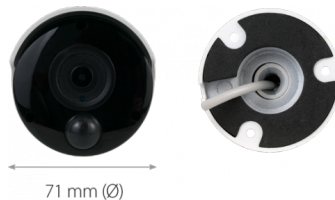

DIMENSIONS

Image	
Image Sensor	2 MPX CMOS sensor 1/2.7" SmartSens
Number of Effective Pixels	1920 (H) x 1080 (V)
Min. Illumination	0.01 lx/F1.85 - color mode, 0 lx (IR on) - B/W mode
Electronic Shutter	auto/manual: 1/5 s ~ 1/20000 s
Digital Slow Shutter (DSS)	up to 1/5 s
Wide Dynamic Range (WDR)	yes
Digital Noise Reduction (DNR)	3D
Defog Function (F-DNR)	yes
Back Light Compensation (BLC)	yes
Lens	
Lens Type	fixed focal, f=2.8 mm/F1.85
Day/Night	
Switching Type	mechanical IR cut filter
Switching Mode	auto, manual
Switching Delay	1 ~ 36 s
Visible Light Sensor	yes
Network	
Stream Resolution	1920 x 1080 (Full HD), 1280 x 960, 1280 x 720 (HD), 640 x 480 (VGA), 320 x 240 (QVGA)
Frame Rate	25 fps for 1920 x 1080 (Full HD) and lower resolutions
Multistreaming Mode	2 streams
Video/Audio Compression	H.264, H.265/-
Number of Simultaneous Connections	max. 5
Bandwidth	8 Mb/s in total
Network Protocols Support	HTTP, TCP/IP, IPv4, FTP, DHCP, DNS, DDNS, NTP, RTSP, RTP, SMTP, P2P
ONVIF Protocol Support	Profile S (ONVIF 2.6)
Camera Configuration	from Internet Explorer browser languages: Polish, English, Russian, and others
Compatible Software	NMS
Other functions	
Privacy Zones	4
Motion Detection	yes
PIR detector	range up to 7 m
Image Processing	180° image rotation, vertical flip, horizontal flip
System Reaction to Alarm Events	e-mail with attachment, saving file on FTP server, saving in the cloud storage
IR LED	
LED Number	18
Range	30 m
Angle	60°
Interfaces	
Network Interface	1 x Ethernet - RJ-45 interface, 10/100 Mbit/s
Installation parameters	
Dimensions (mm)	with bracket: 71 (Ø) x 138 (L)
Weight	0.32 kg
Degree of Protection	IP 66 (details in the user's manual)
Enclosure	aluminium, white, fully cable managed wall mount bracket in-set included
Power Supply	PoE, 12 VDC
Surge protection	TVS 4000 V
Power Consumption	1.5 W, 4 W (IR on)
Operating Temperature	-30°C ~ 55°C
Humidity	max. 95% relative (non-condensing)