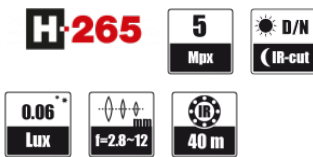

FUNCTIONS

KEY FEATURES

- •Resolution: 5 MPX
- •Lens: motorized, auto-focus function, f=2.8 – 12 mm/F1.6
- •D/N function - IR cut filter
- •Min. Illumination: 0.06 lx (0 lx, IR on)
- •IR LED, range up to 40 m