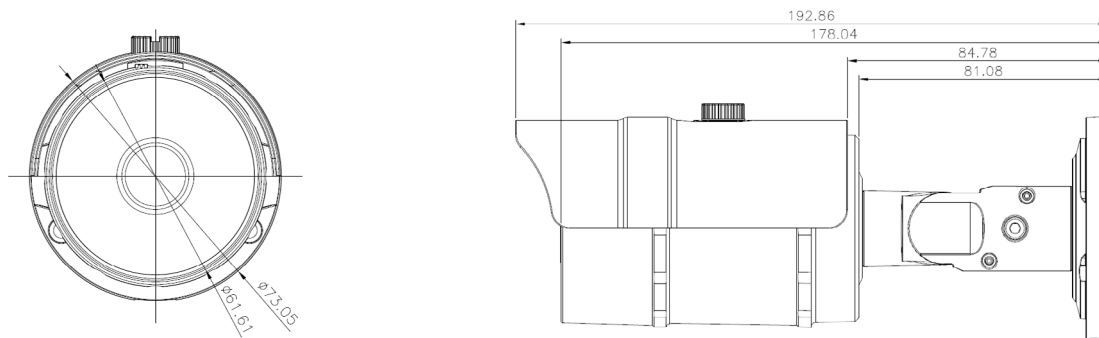

GANZ® SPECIFICATIONS

SPECIFICATION

Model	ZN-B4M212-DP	ZN-MB4F4-D
		
SoC	Hi3516D	
Max res & Frame rate	2592 x 1520 / 25fps	
Sensor	1/3" OV4689	
Recording Pixels	2592 x 1520	
Lens	MFZ 2.8 ~ 12mm	f=4.0mm
Iris	p-iris	fixed iris
Optical Zoom	x4.3	-
Angle of View (H / V / D)	99 / 53 / 113(w), 31 / 18 / 35(t)	87 / 47 / 102
Day & Night	Removable IR Cut Filter	
D -> N threshold	SW selectable	
N -> D threshold	SW selectable	
IR Number / Distance	4ea / 30M, smart IR	4ea / 15m, smart IR
Min. illumination	0.02Lx / F1.4 at color	0.1Lx / F1.2 at color
DC 12V	Yes	
AC 24V	-	
PoE 48V	Yes	
PoE class	class-3	class-2
Heater	-	
Micro SD Card	Yes	-
Analog Video Out	1x BNC (Installation Only)	Yes
Alarm In / Out	1 / 1	-
Audio In / Out	1x RCA (whip) / 1x RCA (whip)	-
Audio CODEC	G.711	-
FAN	-	-
Ambient Temperature	-10 ~ 50°C	
Ambient Humidity	less than 90%, Non-condensing	
Materials	aluminum diecasting	
Weight	1.02kg	0.47kg
Dimensions mm	310.92 (straight) x 105.37 (base)	73.05 x 56.2 x 192.86 (W x H x D)
IK Rating	-	
IP Rating	IP66	
3D DNR	Yes	
WDR	tWDR	
Image Compression	H.264 / H.265 (on request)	
VBR+	Yes	
Streaming	Triple Streaming (2 x H.264/H.265 + 1 x Jpeg)	
Video Analytics	Yes	
SDK	HTTP based API, Onvif Profile S	

DIMENSIONS (Unit:mm)

Camera Unit

[ZN-B4M212-DP]

[ZN-MB4F4-D]

COMPATIBLE WITH:

ACCESSORIES

Bracket

Model	ZA8-JBMP-2	ZA8-CBK627B
Type	Junction Box ZN-B4M212-DP	Pole Mount ZA8-CBK627B
		