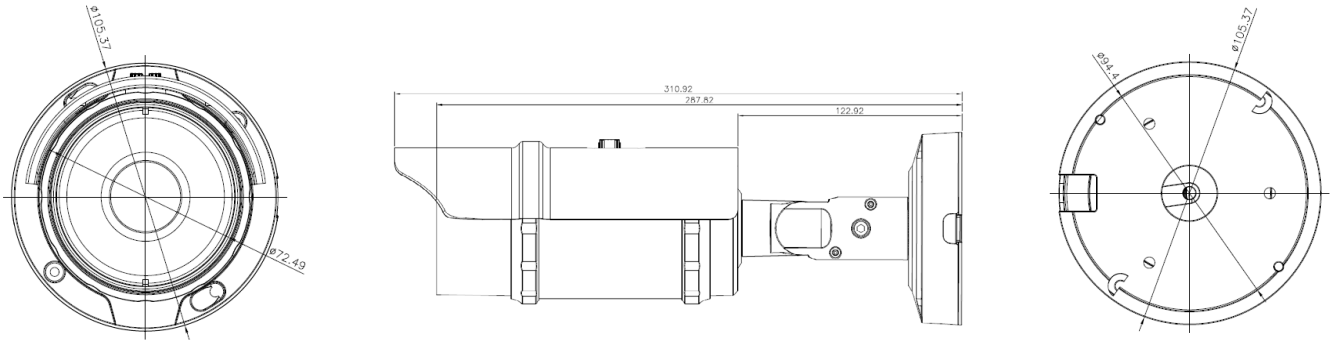

GANZ® SPECIFICATIONS

SPECIFICATION

Model	ZN-B4M212-DP	ZN-MB4F4-D
		
SoC	Hi3516D	
Max res & Frame rate	2592 x 1520 / 25fps	
Sensor	1/3" OV4689	
Recording Pixels	2592 x 1520	
Lens	MFZ 2.8 ~ 12mm	f=4.0mm
Iris	p-iris	fixed iris
Optical Zoom	x4.3	-
Angle of View (H / V / D)	99 / 53 / 113(w), 31 / 18 / 35(t)	87 / 47 / 102
Day & Night	Removable IR Cut Filter	
D -> N threshold	SW selectable	
N -> D threshold	SW selectable	
IR Number / Distance	4ea / 30M, smart IR	4ea / 15m, smart IR
Min. illumination	0.02Lx / F1.4 at color	0.1Lx / F1.2 at color
DC 12V	Yes	
AC 24V	-	
PoE 48V	Yes	
PoE class	class-3	class-2
Heater	-	
Micro SD Card	Yes	-
Analog Video Out	1x BNC (Installation Only)	Yes
Alarm In / Out	1 / 1	-
Audio In / Out	1x RCA (whip) / 1x RCA (whip)	-
Audio CODEC	G.711	-
FAN	-	-
Ambient Temperature	-10 ~ 50°C	
Ambient Humidity	less than 90%, Non-condensing	
Materials	aluminum diecasting	
Weight	1.02kg	0.47kg
Dimensions mm	310.92 (straight) x 105.37 (base)	73.05 x 56.2 x 192.86 (W x H x D)
IK Rating	-	
IP Rating	IP66	
3D DNR	Yes	
WDR	tWDR	
Image Compression	H.264 / H.265 (on request)	
VBR+	Yes	
Streaming	Triple Streaming (2 x H.264/H.265 + 1 x Jpeg)	
Video Analytics	Yes	
SDK	HTTP based API, Onvif Profile S	

DIMENSIONS (Unit:mm)

Camera Unit

[ZN-B4M212-DP]

[ZN-MB4F4-D]

COMPATIBLE WITH:

ACCESSORIES

Bracket

Model	ZA8-JBMP-2	ZA8-CBK627B
Type	Junction Box ZN-B4M212-DP	Pole Mount ZA8-CBK627B
		