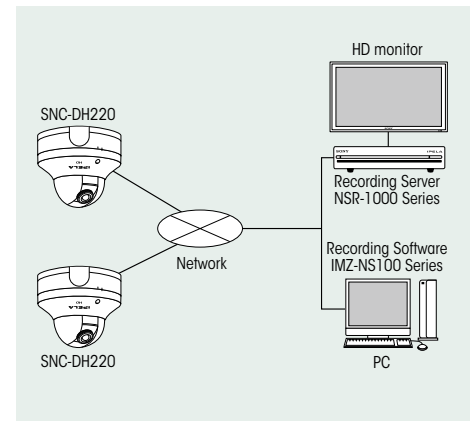

*1 Removable IR Cut Filter.

* The SNC-DH220 includes software developed by the OpenSSL Project for use in the OpenSSL Toolkit (<http://www.openssl.org/>).

SYSTEM CONFIGURATION

DIMENSIONS

Unit: mm (inches)