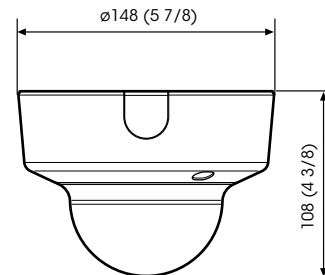

*SSM (Source Specific Multimedia) is supported.

DIMENSIONS

Unit: mm (inches)

Distributed by

©2013 Sony Corporation. All rights reserved.

Reproduction in whole or in part without permission is prohibited. Features and specifications are subject to change without notice.

The values for mass and dimension are approximate. "SONY", "make.believe", "IPELA", "IPELA ENGINE EX", "Exmor", and "DEPA" are trademarks of Sony Corporation. All other trademarks are the property of their respective owners.