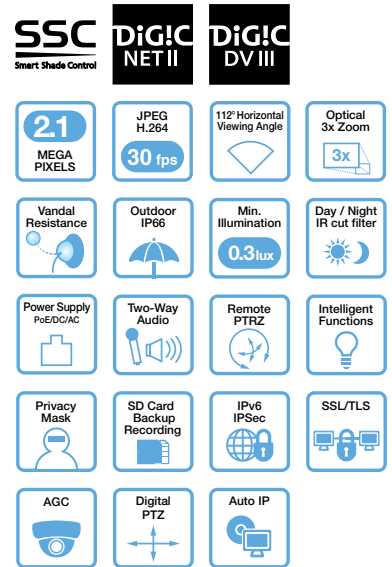

Network Camera

VB-H610VE

you can

Intelligent Full-HD, fixed dome, vandal-resistant network camera for high-end security and monitoring applications.

The VB-H610VE Full-HD fixed dome camera with vandal-resistant and IP66 rated body is ideal for harsh outdoor conditions. Monitor and record activity day and night with an ultra-wide 112° field of view.

Key features

- Full-HD vandal-resistant, IP66-compliant fixed dome camera
- Superior image quality using Canon DIGIC DV III
- 3x optical zoom lens with ultra-wide 112° field of view
- Canon DIGIC NET II supports Motion JPEG and H.264 video (up to 30 fps)
- Best-in-class low-light performance: colour at 0.3 lux and B/W at 0.015 lux
- Smart Shade Control (SSC) improves foreground objects in bright backlit scenes
- Remote Pan/Tilt/Rotate/Zoom (PTRZ) function reduces installation time
- Low operating temperature of down to -30°C (with optional heating unit)
- True Day/Night and two-way audio (supports playback of saved audio files from camera)
- Intelligent Functions and ONVIF V2.2 (Profile S) compliant