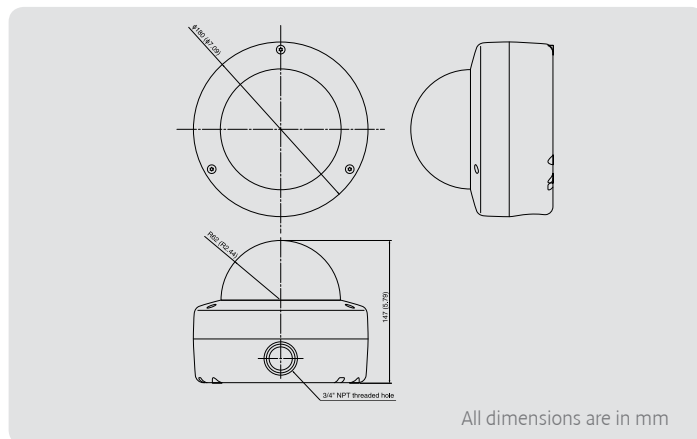

Dimensions